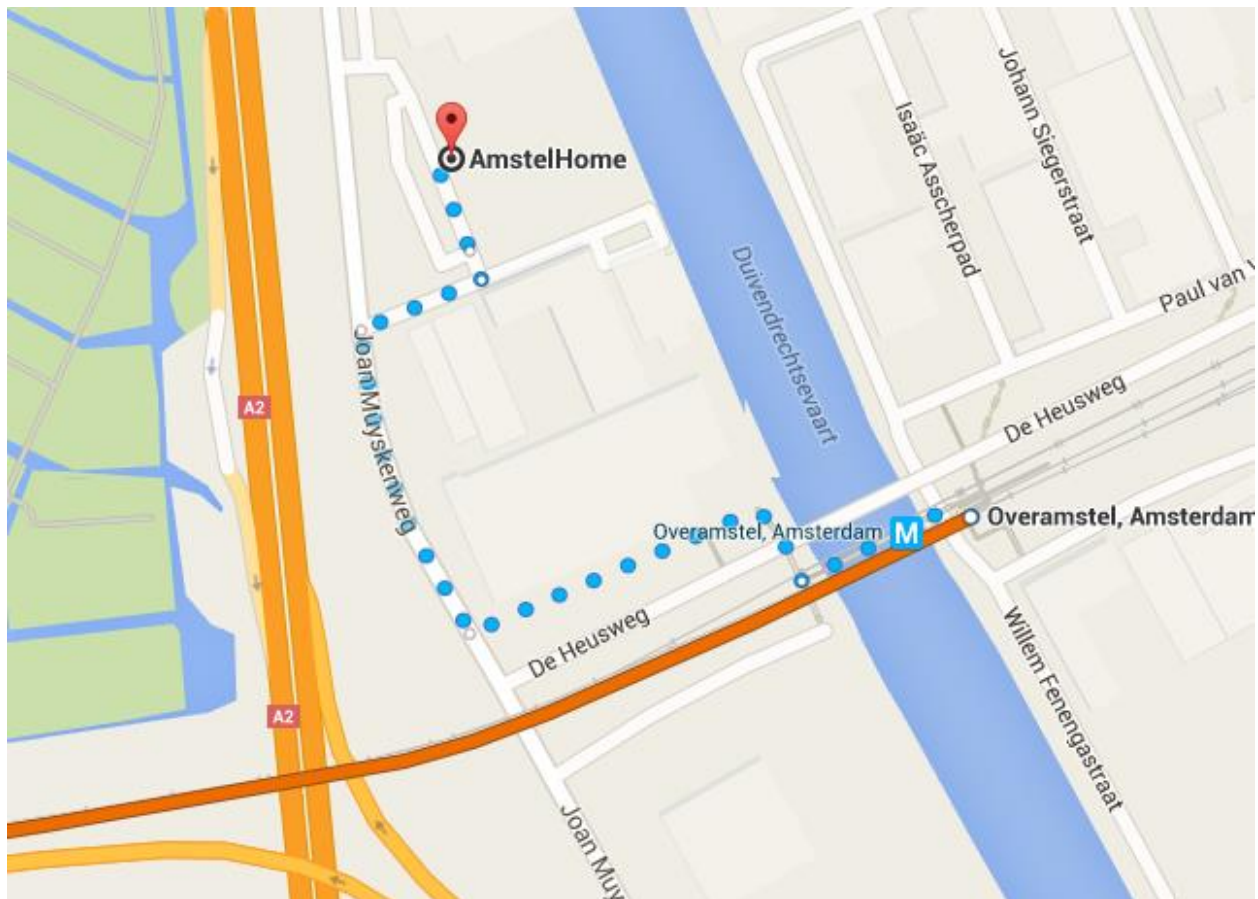

Directions to AmstelHome Student Experience

From Vrije Universiteit Amsterdam/Uilenstede

1. Take metro 51 (destination: Centraal Station) to stop 'Overamstel'
2. When leaving the tram/metro stop, take a left and follow the instructions on this map:

Directions to DUWO office

From Vrije Universiteit Amsterdam

3. Take tram 5 (destination: Amstelveen Binnenhof) or metro 51 (destination: Amstelveen Westwijk) to stop 'Uilenstede'.
4. When leaving the tram/metro stop, take a left and follow the instructions on this map: