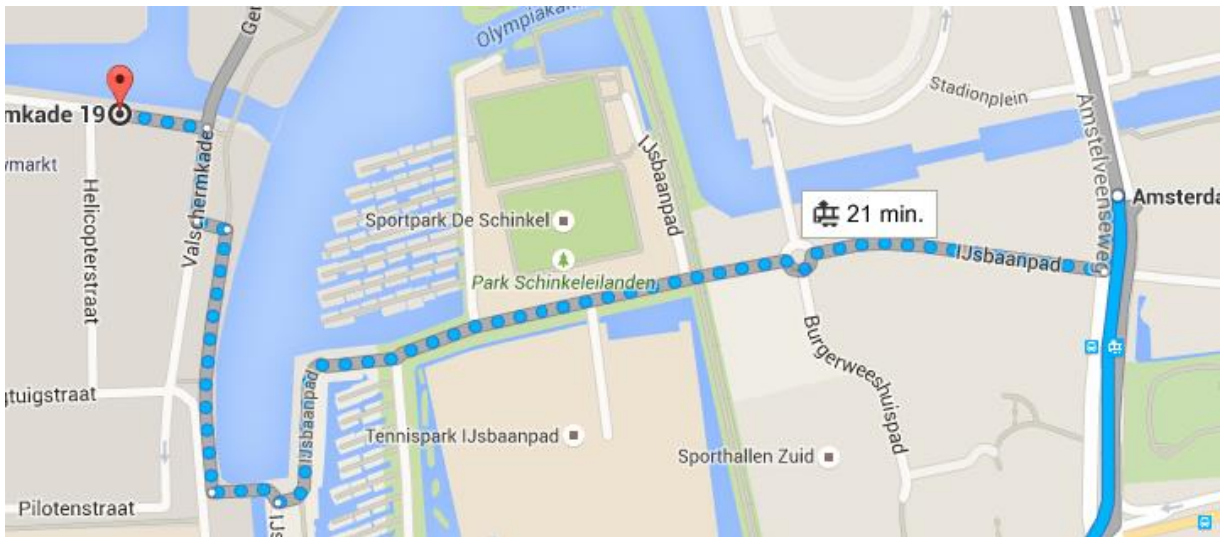

## Directions to Hotel Jansen

From Uilenstede

1. Take tram 5 or metro 51 (destination: Centraal station) to stop 'De Boelelaan/VU'
2. Transfer to tram 16 or tram 24 (destination: Centraal station) to stop 'IJsbaanpad'
3. Take a walk from the tram stop according to the instructions on the map below

From VU University

1. Take tram 16 or tram 24 (destination: Centraal station) to stop 'IJsbaanpad'
2. Take a walk from the tram stop according to the instructions on the map below

Directions from Student Hotel to Hotel Jansen can be found on the next page.

## From Student Hotel

1. Take a walk from Student Hotel to metro station 'Wibautstraat'
2. Take metro 51 (destination: Amstelveen Westwijk) to stop 'Amsterdam Zuid'
3. Transfer to metro 50 (destination: Gein) to stop 'Henk Sneevlietweg'
4. Take a walk from Henk Sneevlietweg to Hotel Jansen according to the instructions on the map below