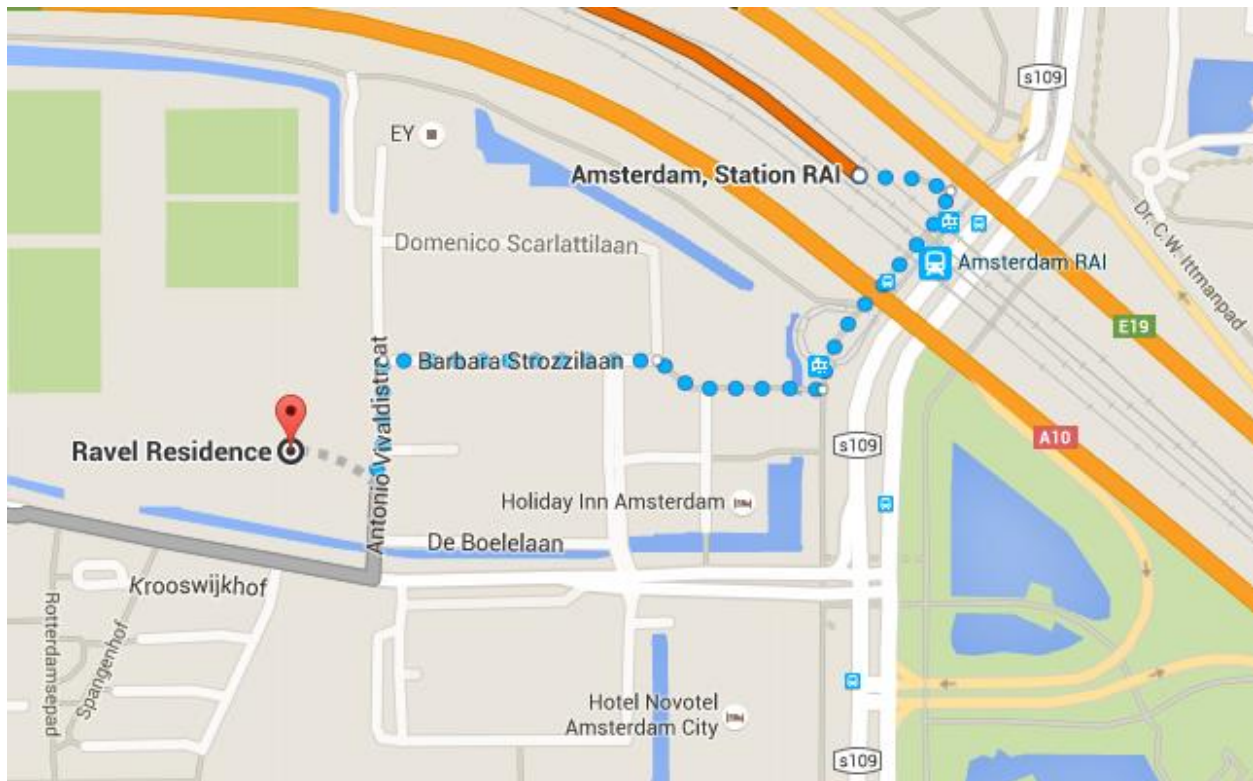

Directions to Ravel (Antoni Vivaldistraat)

From Vrije Universiteit Amsterdam/Uilenstede

1. Take metro 51 (destination: Centraal Station) to stop 'RAI'
2. When leaving the tram/metro stop, take a right and follow the instructions on this map:

Directions to DUWO office

From Vrije Universiteit Amsterdam

3. Take tram 5 (destination: Amstelveen Binnenhof) or metro 51 (destination: Amstelveen Westwijk) to stop 'Uilenstede'.
4. When leaving the tram/metro stop, take a left and follow the instructions on this map: