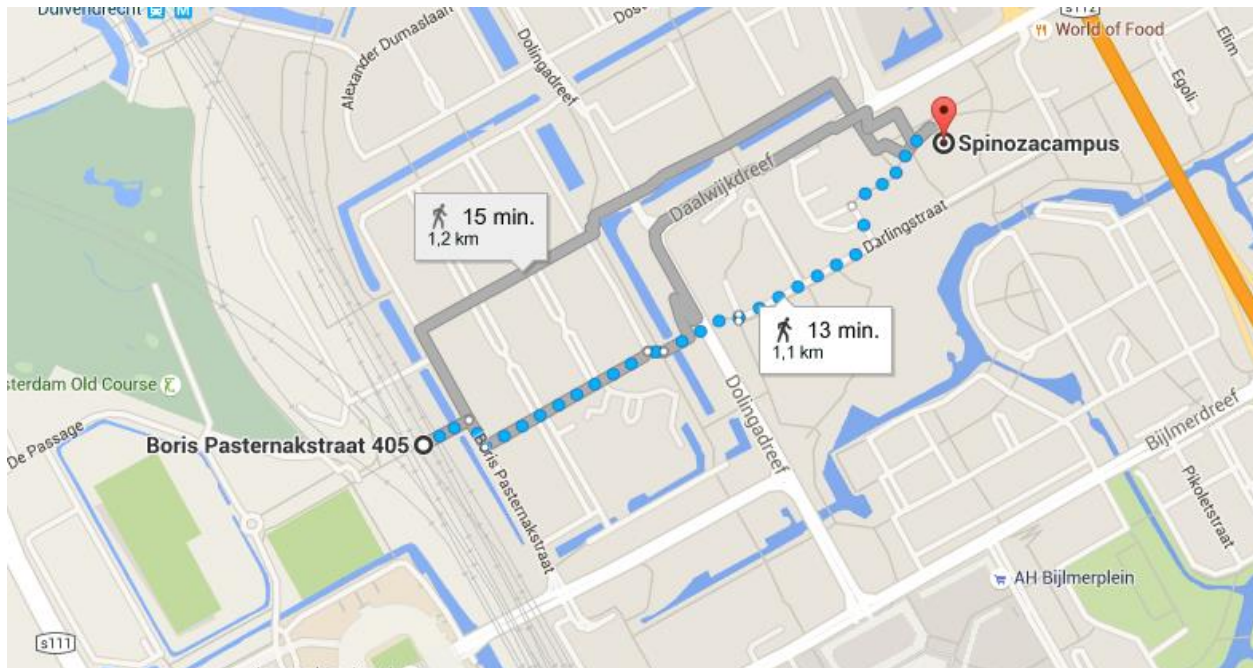

Directions to Spinozacampos (Dennenrodepad)

From Vrije Universiteit Amsterdam/Uilenstede

1. Take metro 51 (destination: Centraal Station) to stop 'Spaklerweg'
2. Transfer to metro 54 (destination: Gein) to stop 'Strandvliet'
3. When leaving the tram/metro stop, take a left and follow the instructions on this map:

Directions to DUWO office

From Vrije Universiteit Amsterdam

4. Take tram 5 (destination: Amstelveen Binnenhof) or metro 51 (destination: Amstelveen Westwijk) to stop 'Uilenstede'.
5. When leaving the tram/metro stop, take a left and follow the instructions on this map: